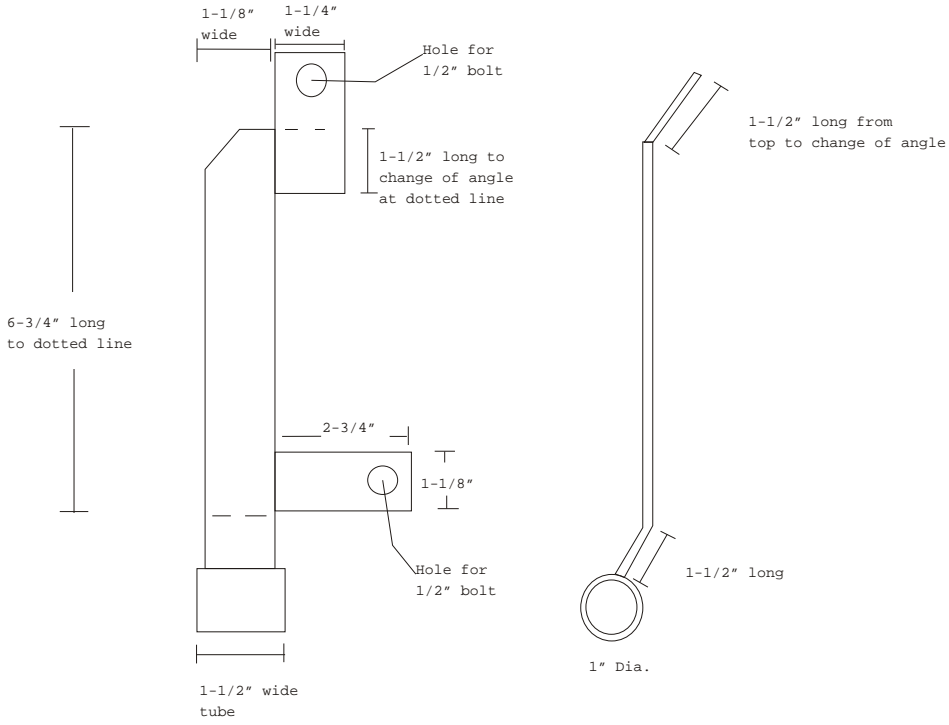

M Series Seat belt bracket (offside) - reverse for nearside

Not to scale

Copyright © M-Fix 2003